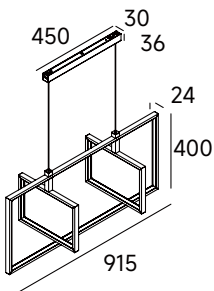

CODE	Watts	CCT	Lumen
3P3811S-B	30W	WL 3000K	1900 lm