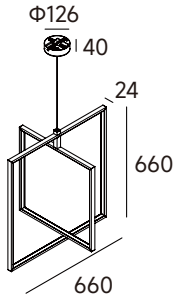

LED RA>90

CODE	Watts	CCT	Lumen
3P3811S-A	25W	WL 3000K	1500 lm

LED RA>90